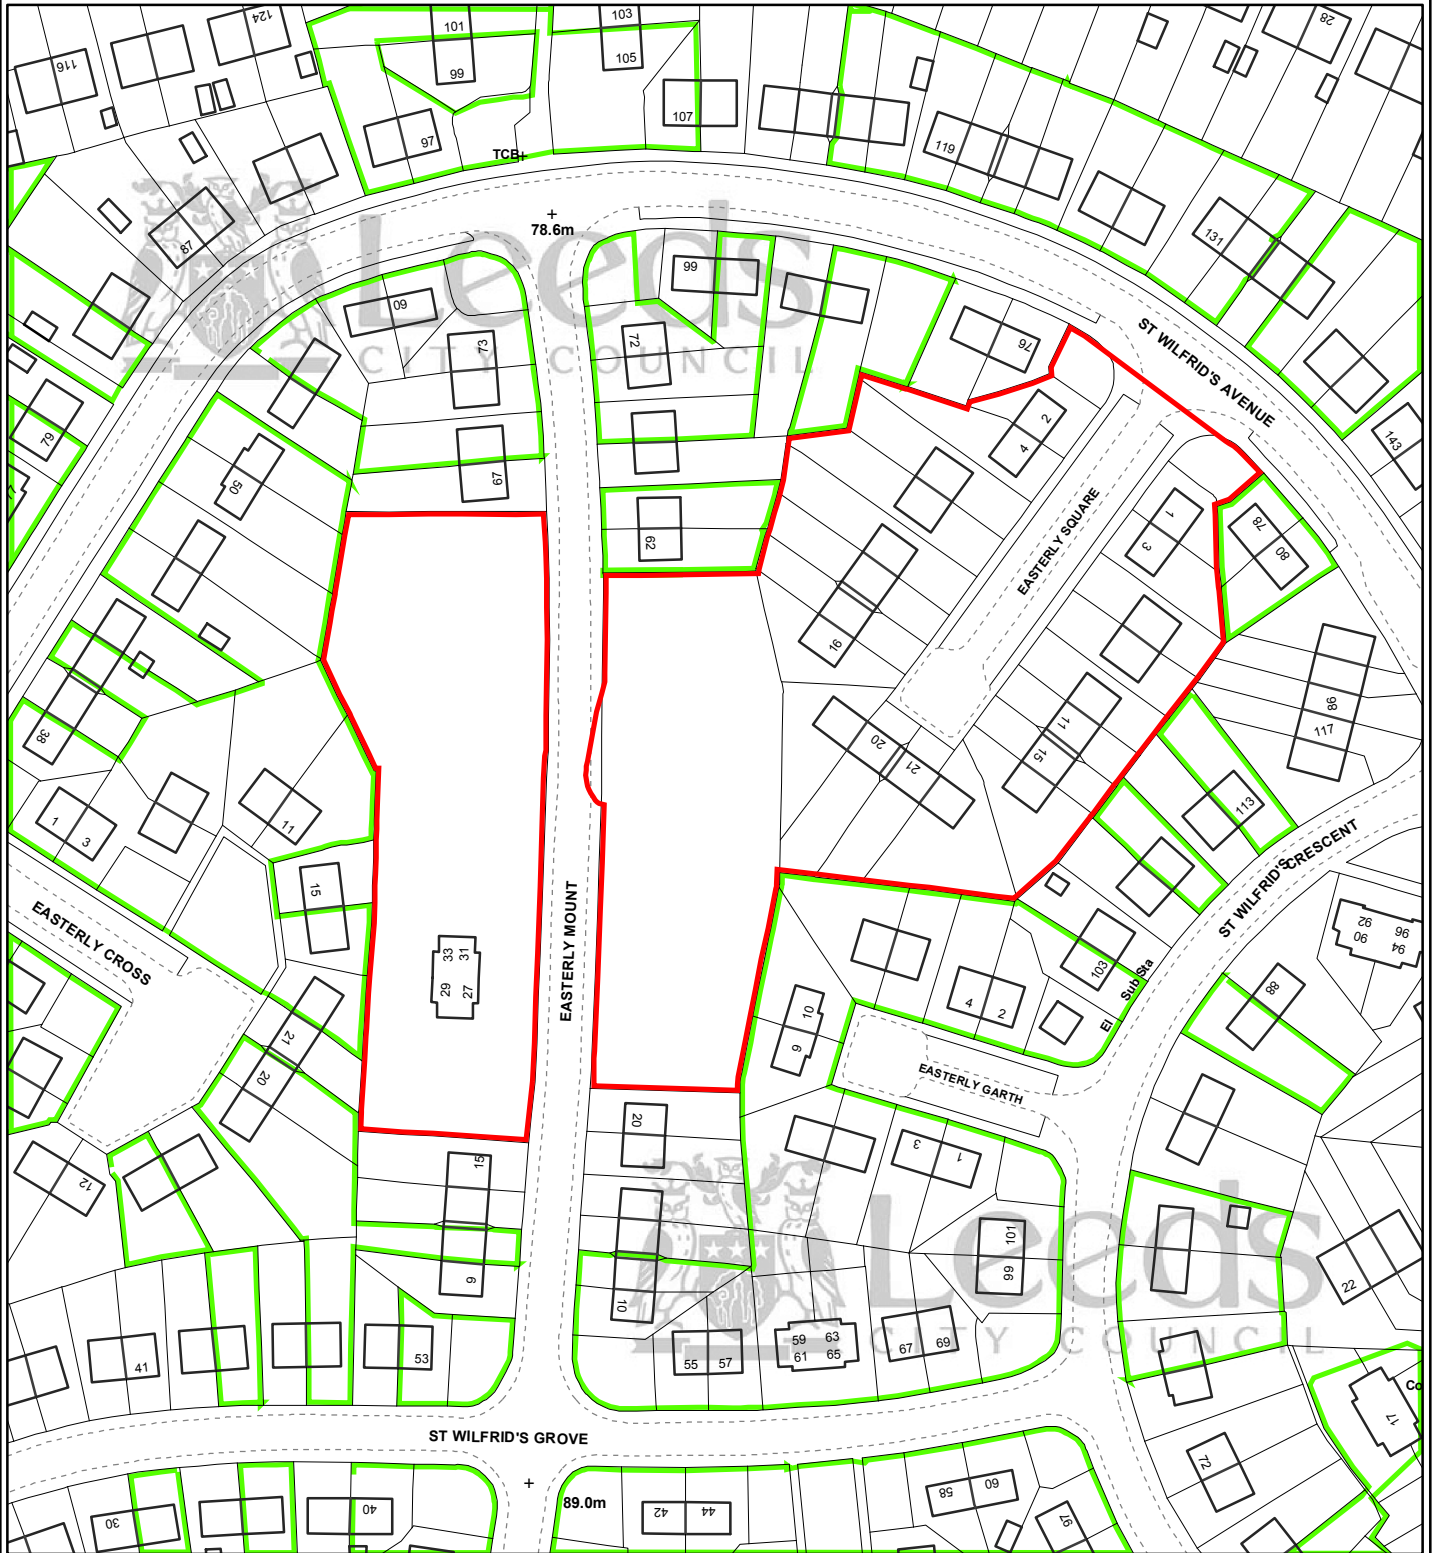

**SITE 2
EASTERLY MOUNT
GIPTON
LEEDS LS9**

Leeds
CITY COUNCIL

Crown Copyright. All rights reserved.
Leeds City Council 100019567 2008

PREP BY B. HAZELWOOD

DATE 15/02/2008

OS No SE3235NE

Scale 1:1,250

PLAN No 10792/D